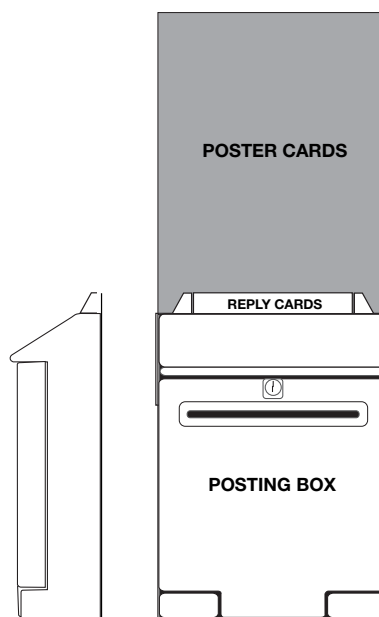

'DIY' POSTER CARDS

Apply your own graphics to poster cards.
Quick and easy to use.
Effective area 270W x 290H mm

03001

BOX FRONT LABELS

Choice of 12 self adhesive captions for the post box.
One box, many purposes.

SPECIFICATIONS

Posting Box:

2 Piece vacuum formed
2.5mm high impact polystyrene (HIPS)
with cam lock and 2 keys.
Fire rating: UL94HB
Dimensions: 415 x 115 x 305mm
Posting slit: 11 x 228mm; radiused ends.

Poster Cards:

Die cut white 3mm polypropylene corrugated plastic printed PMS 1645c
Overall size above box top 305W x 400H mm
270W x 290H mm effective graphics area

Printed Reply Cards:

215 gsm white card printed PMS 1645c
210W x 148H mm (A5)